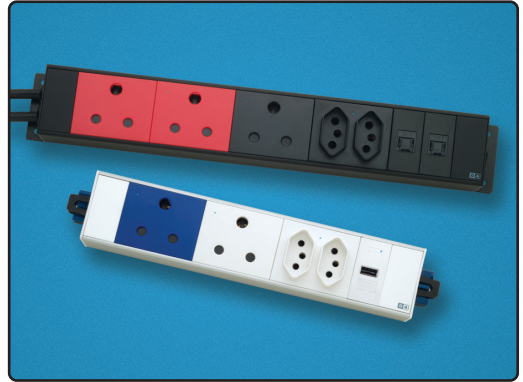

The essential styling offers a clean, functional presence with an almost limitless selection of customised options to meet the individual needs.

The Grid Range increases efficiency and can suit any office environment with an anodised aluminium body for strong and robust durability.

Single and dual power circuits for dedicated applications (two completely independent circuits within a single housing) .

Through wiring to allow for "daisy chain" installations via interconnect leads and splitter block.

Installation mounting options:

- On Desk
- Under Desk
- "Peep-through" Desk

MODULES

Power modules:

- Overload switch
- Circuit breaker
- Socket outlets**
 - South African 16 Amp 3 pin
 - South African Dedicated (3 versions)
 - South African Compact (SANS 164-2)
 - South African Compact Dedicated Sockets (SANS 164-2-1) (3 versions)
 - Universal 13 Amp International Socket (Export orders only)
 - Schuko (Export orders only)

OPTIONS

Standard Body Colours:

Polar
Anodised silver body with white end caps

Graphite
Texture powder coated black body with black end caps.

Titanium
Anodised silver body with black end caps.

Metal end plate options: